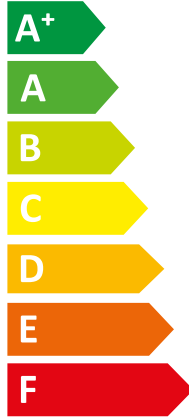

ENERG
енергия · ενεργεια

VWL 55/8.2 AS 230V + VWL

Vaillant

|| 58/8.2 IS C2

A+

A+

Two icons showing sound power levels. The top icon shows a speaker inside a house with the value 41 dB. The bottom icon shows a speaker outside a house with the value 48 dB.

A legend for power consumption in kW, shown as three colored squares: dark blue for 4 kW, medium blue for 4 kW, and light blue for 5 kW.