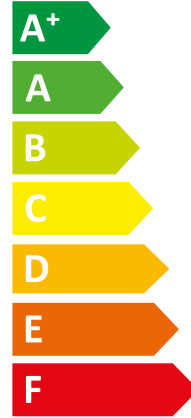

**ENERG**  
енергия · ενεργεια

VWL 75/8.2 AS 230V + VWL

| Vaillant

|| 78/8.2 IS

**A++**

**A+**

Sound power level icons:

- 42 dB (Speaker icon)
- 48 dB (House icon)

Power consumption legend:

- 6 kW (Dark Blue)
- 6 kW (Medium Blue)
- 7 kW (Light Blue)